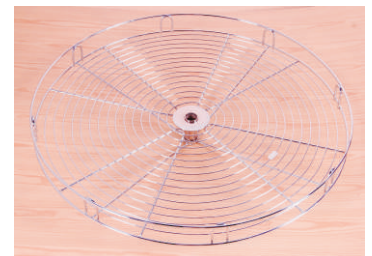

360 - Carousel

Code	Cab. Width
BK-CR-360-S	900 / 900 mm